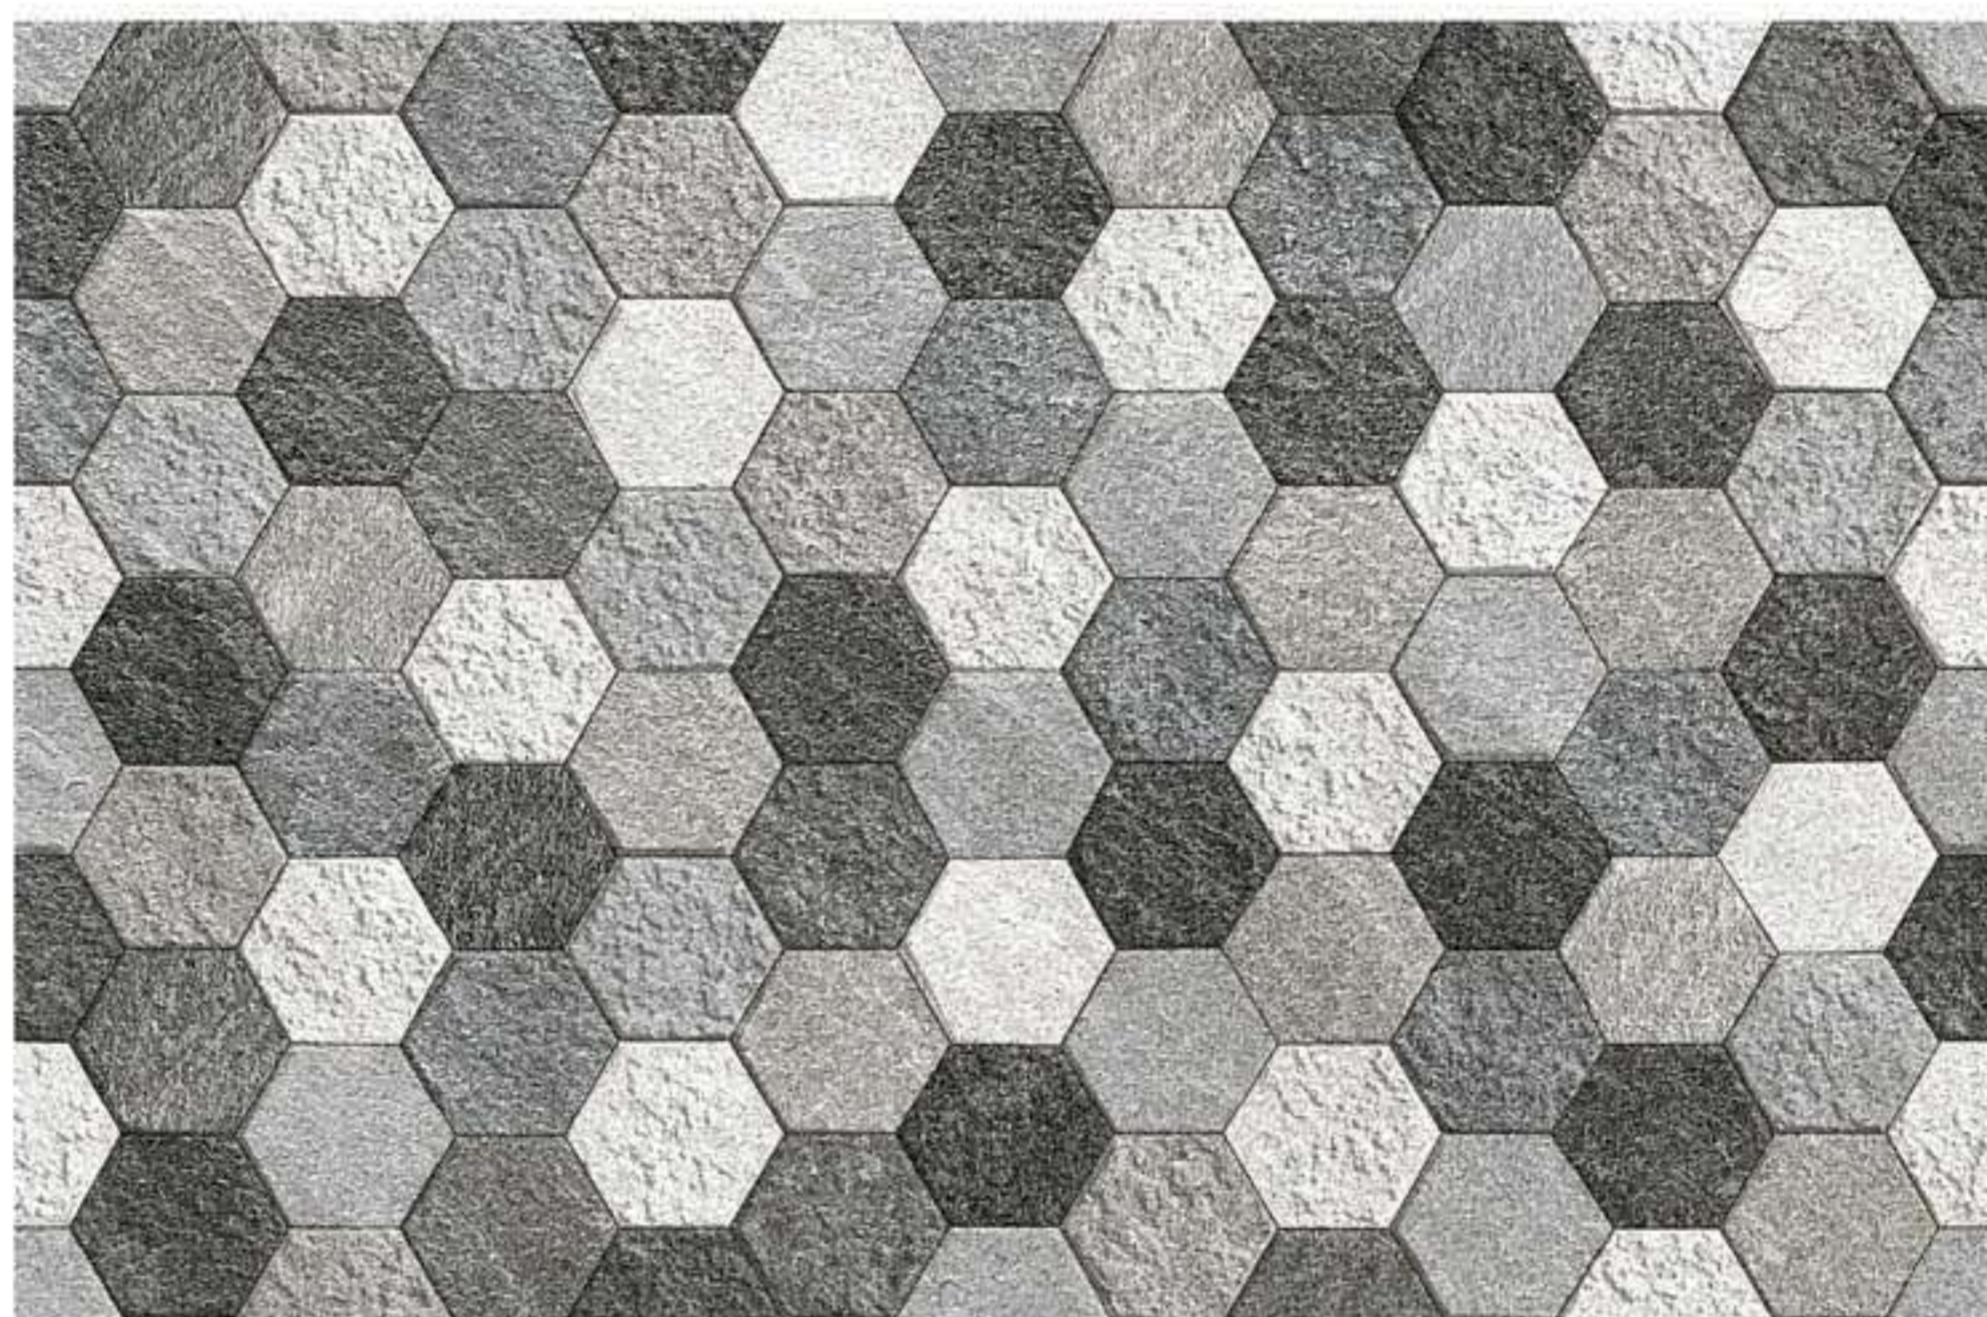

Finish - SATIN MATT

6096-HL-1

DIGITAL 450 X
WALL TILE 300MM